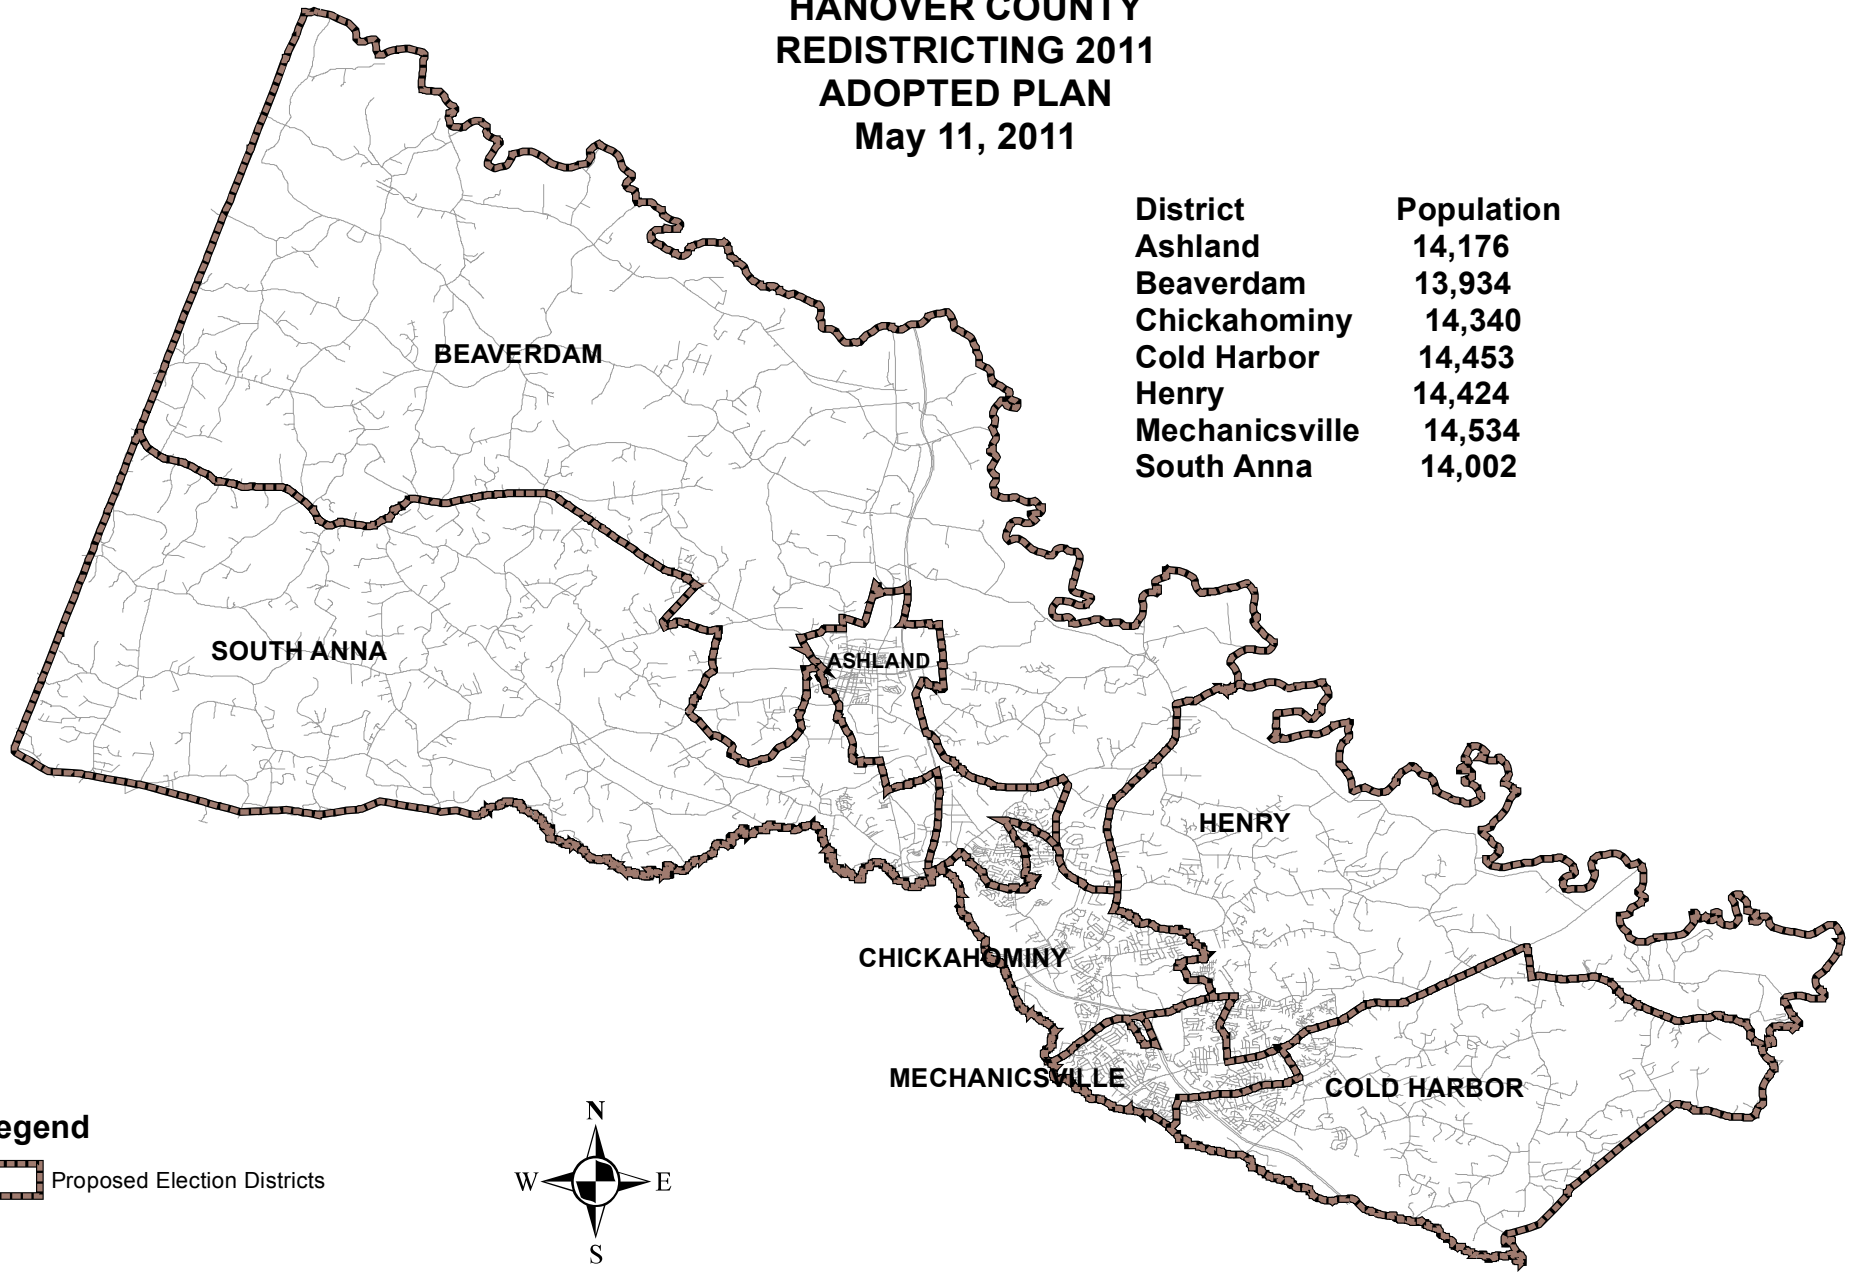

**HANOVER COUNTY  
REDISTRICTING 2011  
ADOPTED PLAN  
May 11, 2011**

| District       | Population |
|----------------|------------|
| Ashland        | 14,176     |
| Beaverdam      | 13,934     |
| Chickahominy   | 14,340     |
| Cold Harbor    | 14,453     |
| Henry          | 14,424     |
| Mechanicsville | 14,534     |
| South Anna     | 14,002     |

**Legend**

 Proposed Election Districts

0 1.5 3 6 Miles  
