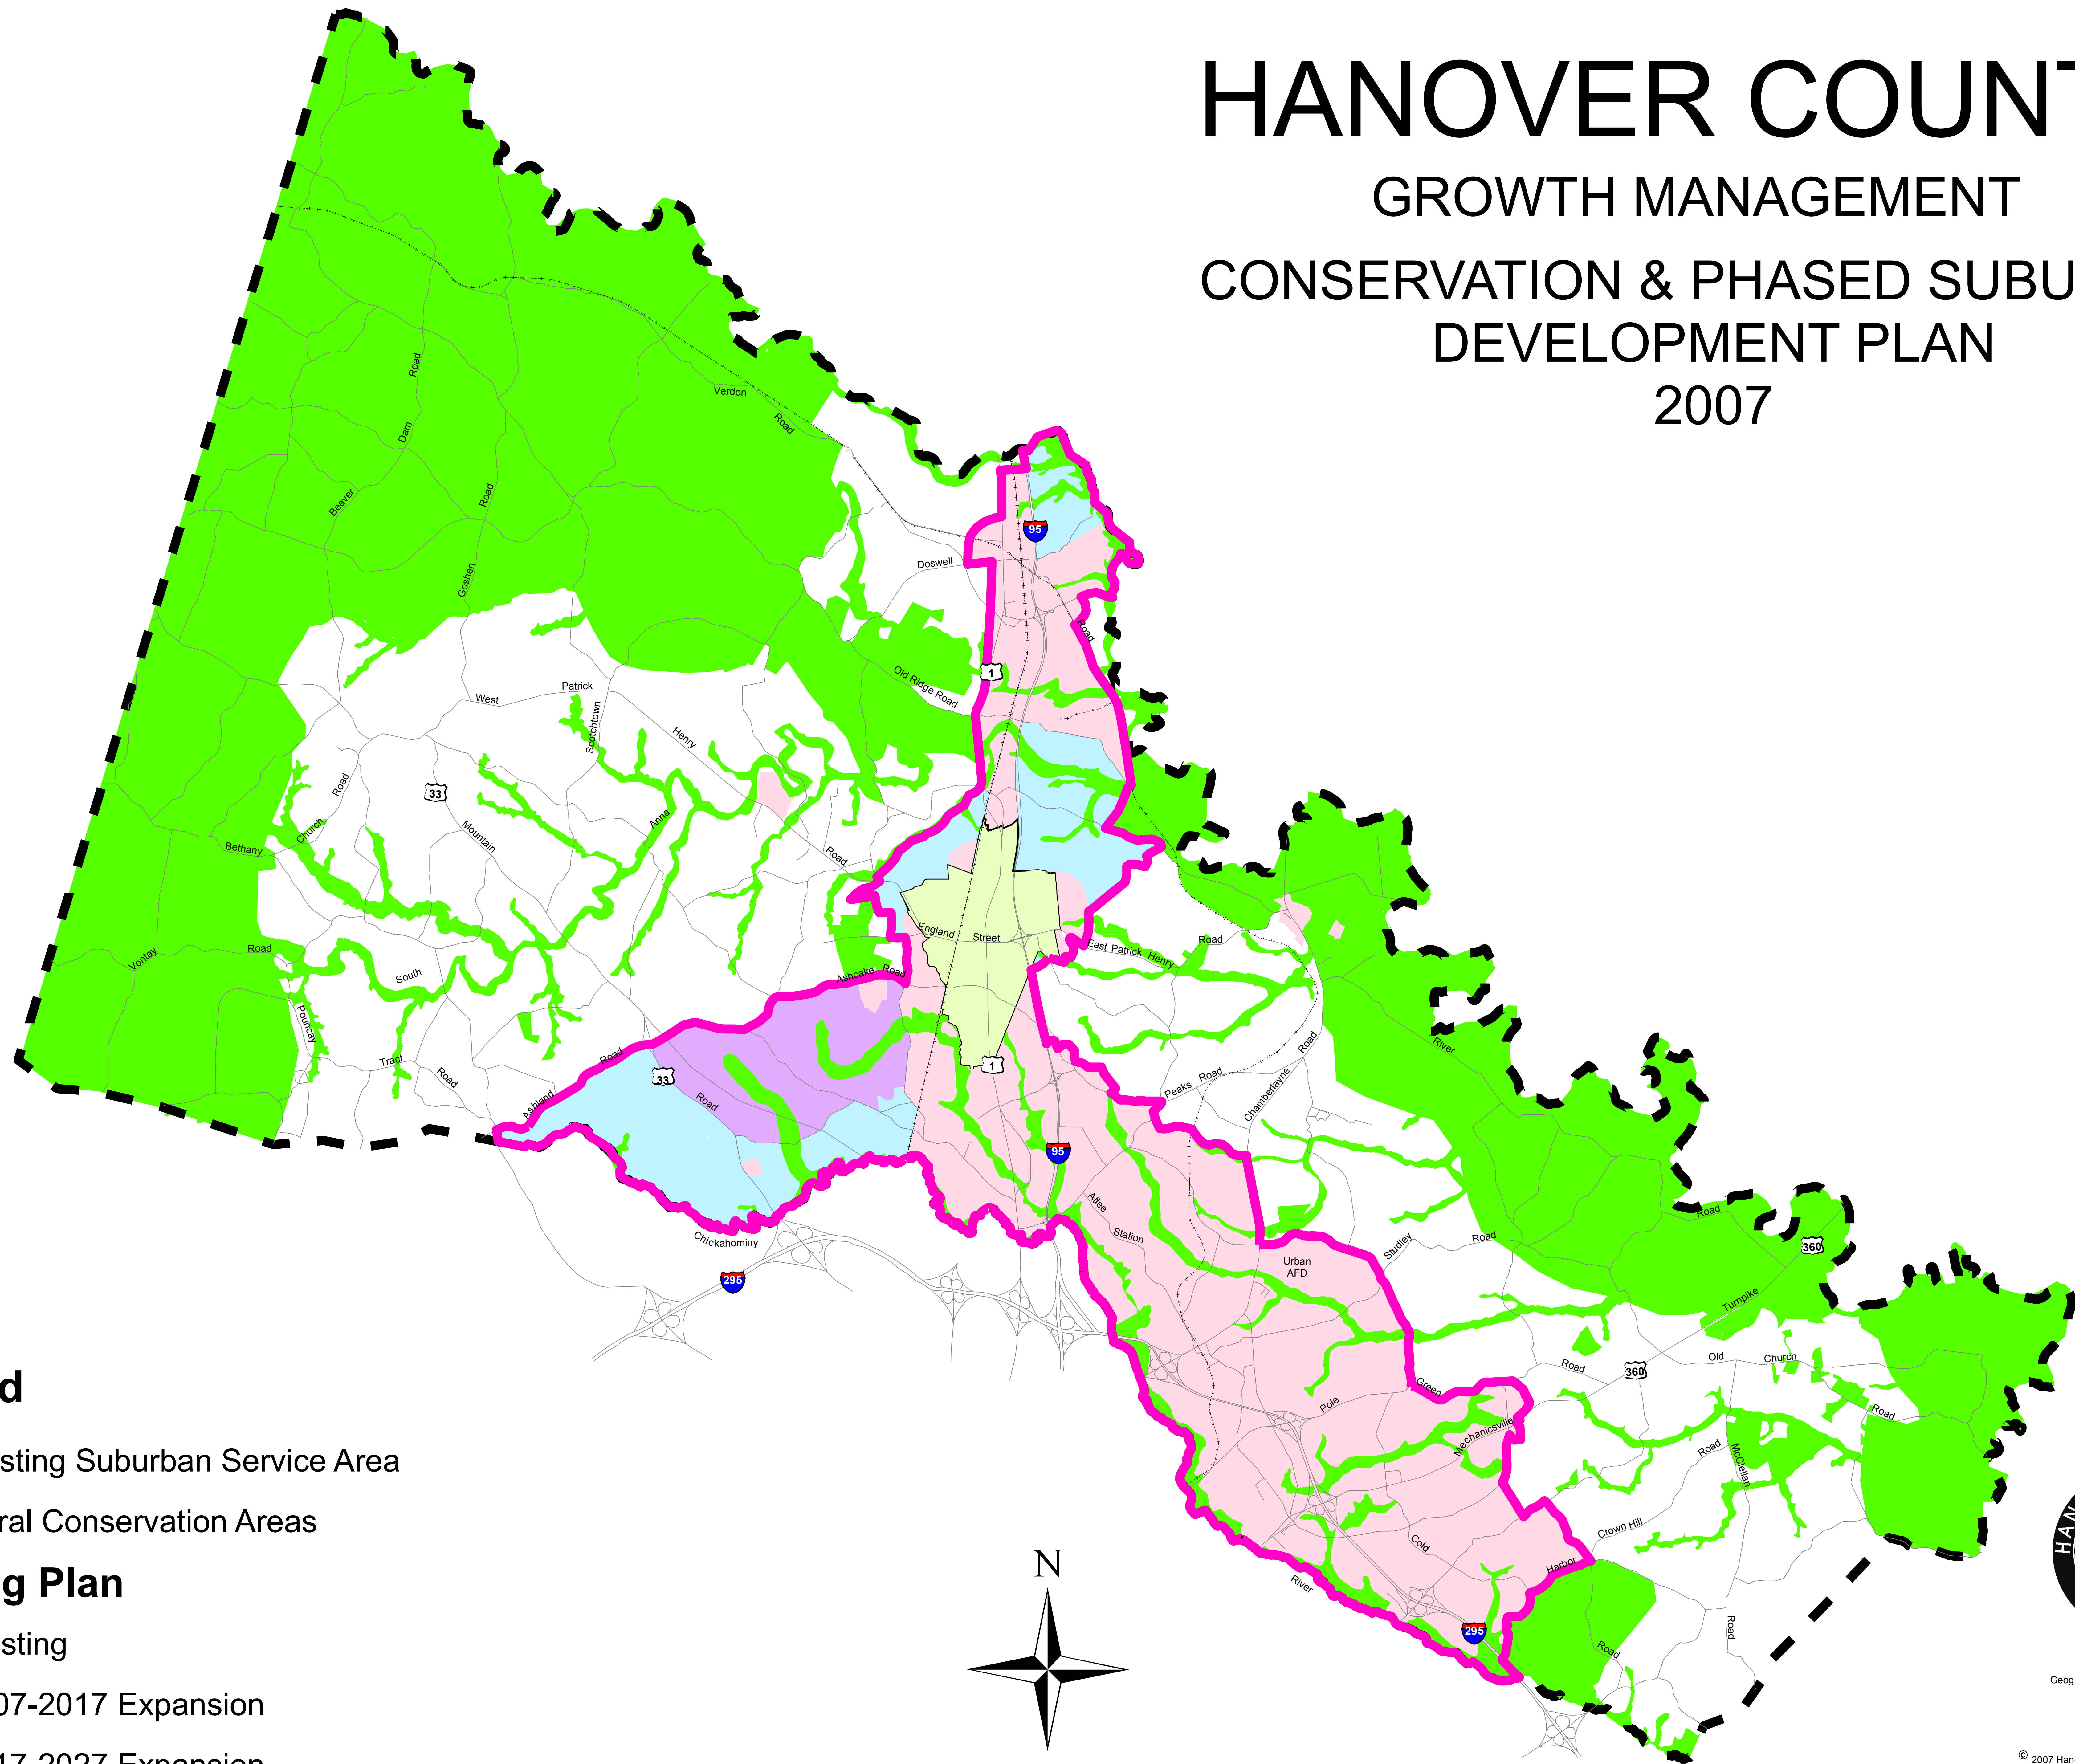

HANOVER COUNTY

GROWTH MANAGEMENT CONSERVATION & PHASED SUBURBAN DEVELOPMENT PLAN 2007

Legend

Existing Suburban Service Area

Rural Conservation Areas

Phasing Plan

Existing

2007-2017 Expansion

2017-2027 Expansion

Town of Ashland

Hanover County
Geographic Information System Program
7497 County Complex Rd
P.O. Box 470
Hanover, Virginia 23069
(804) 365-6171