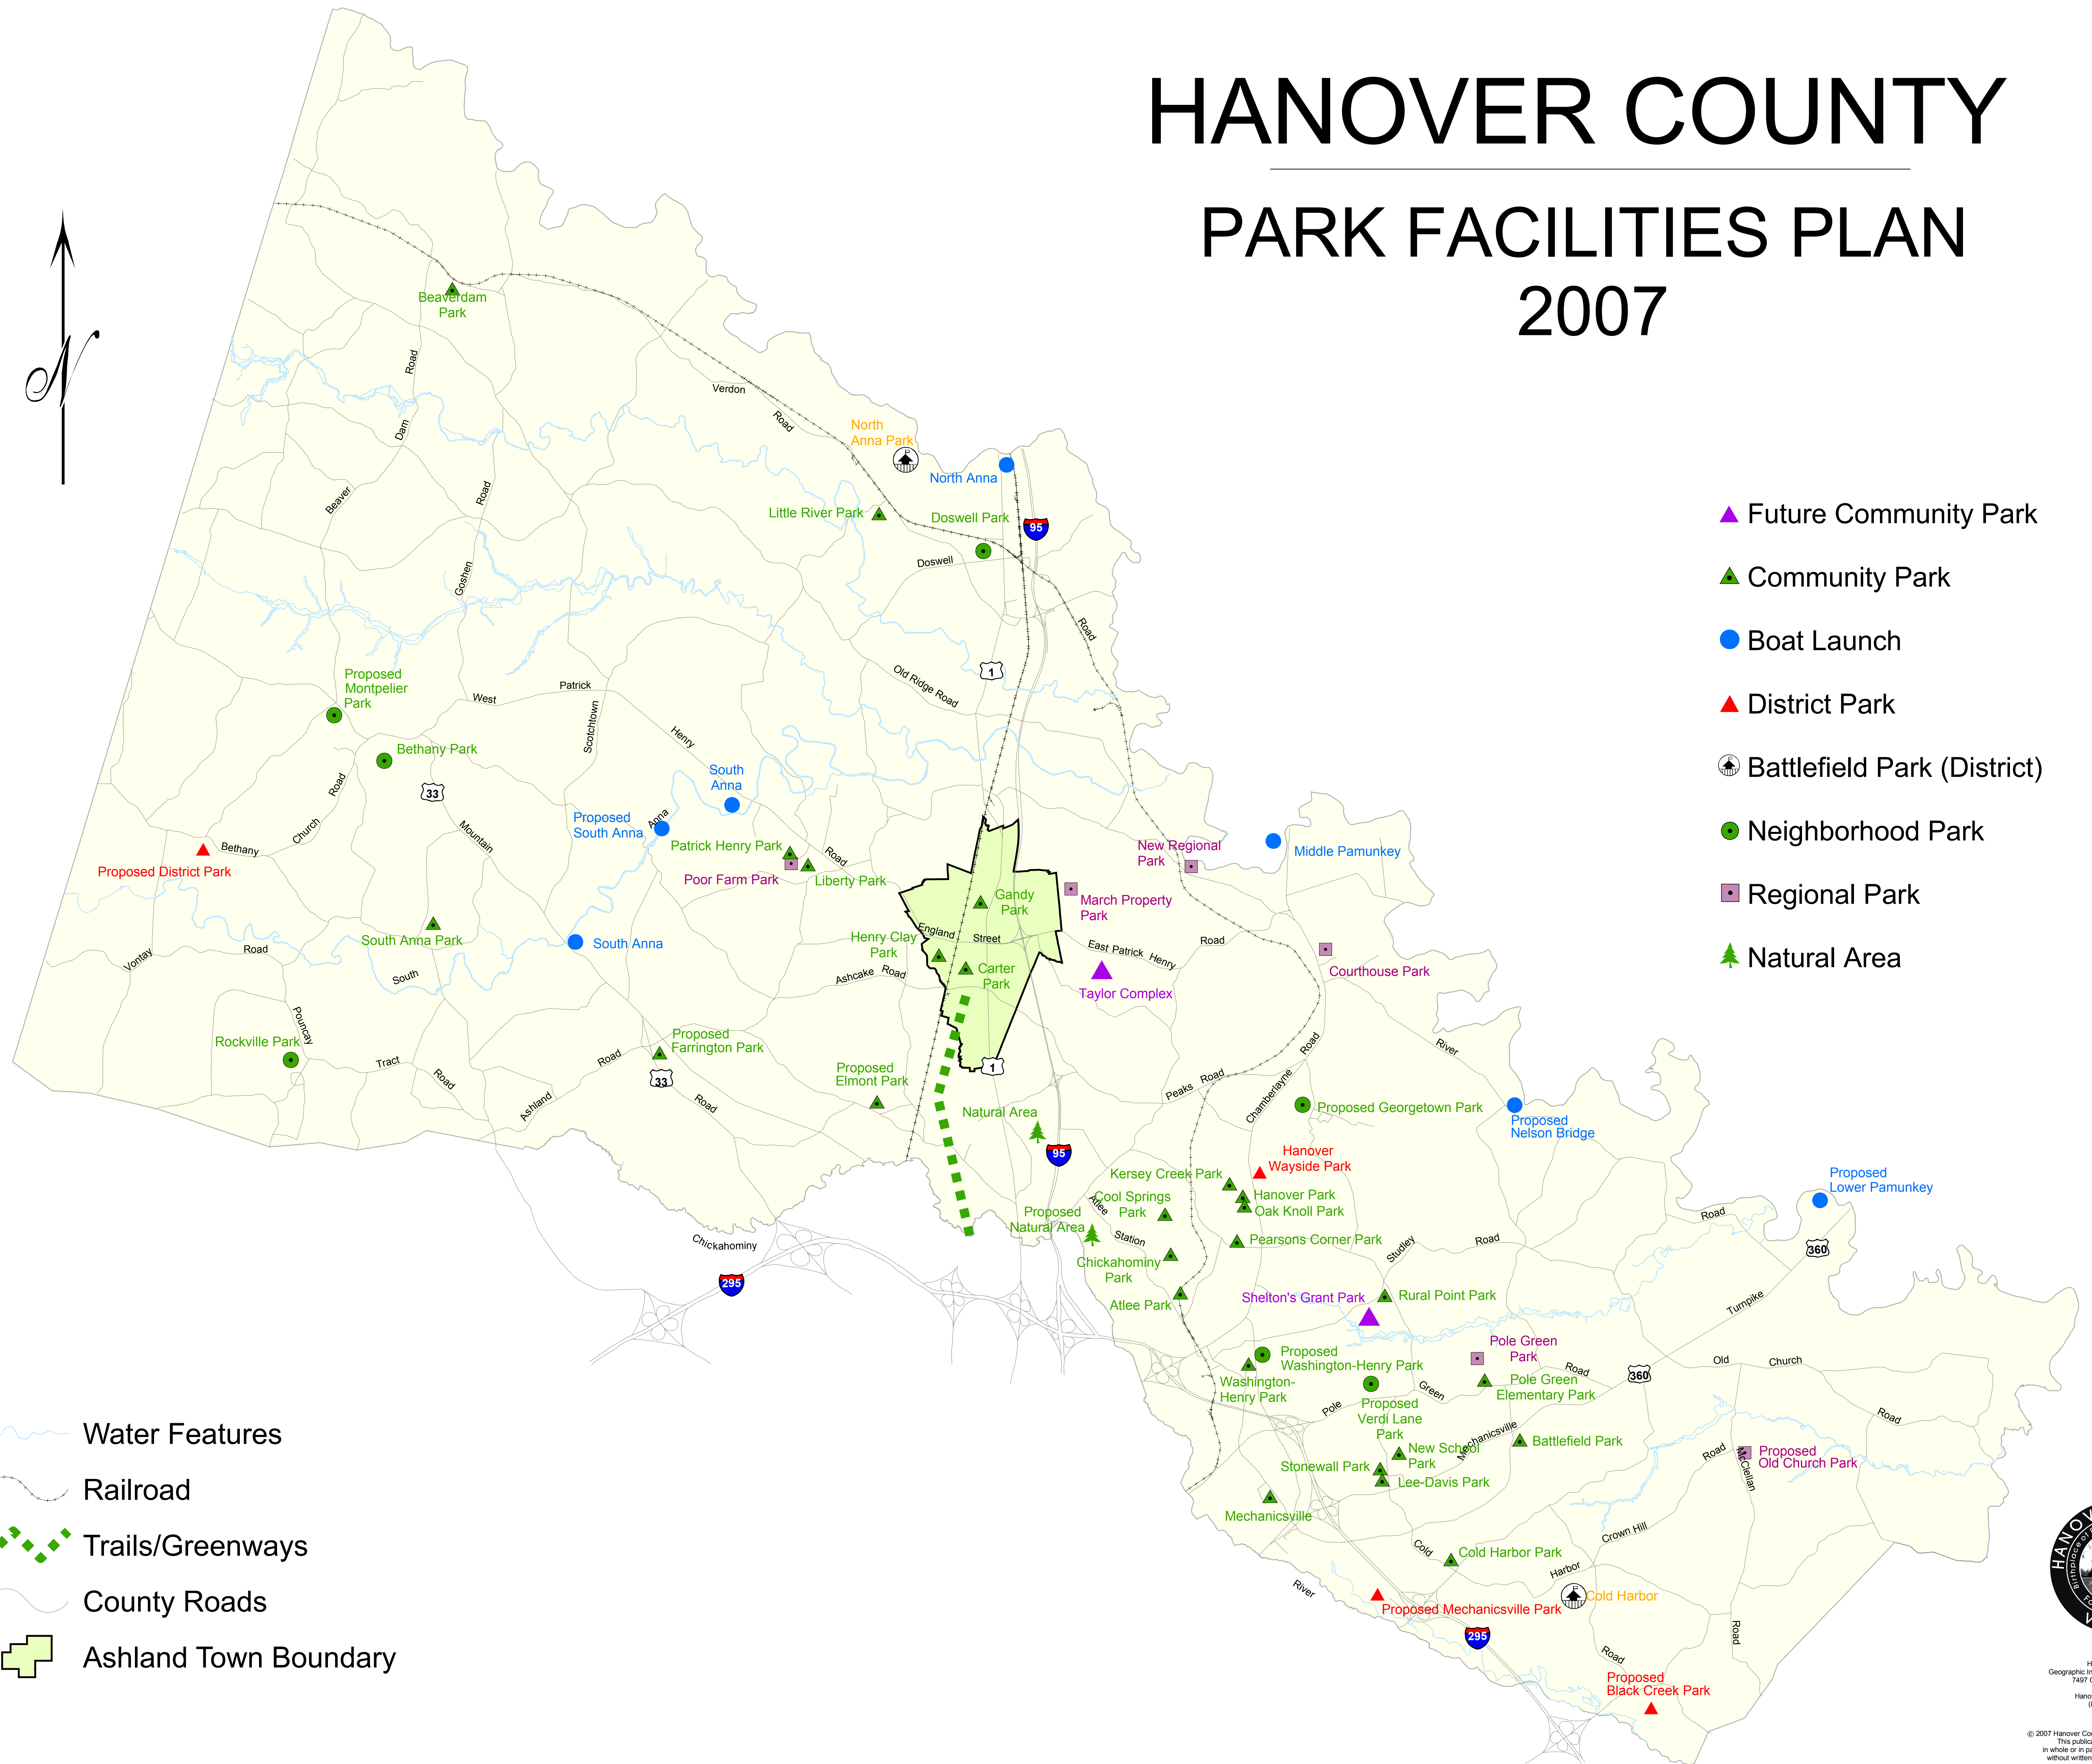

HANOVER COUNTY

PARK FACILITIES PLAN

2007

- ▲ Future Community Park
- ▲ Community Park
- Boat Launch
- ▲ District Park
- ⊕ Battlefield Park (District)
- Neighborhood Park
- Regional Park
- ▲ Natural Area

- Water Features
- Railroad
- Trails/Greenways
- County Roads
- Ashland Town Boundary