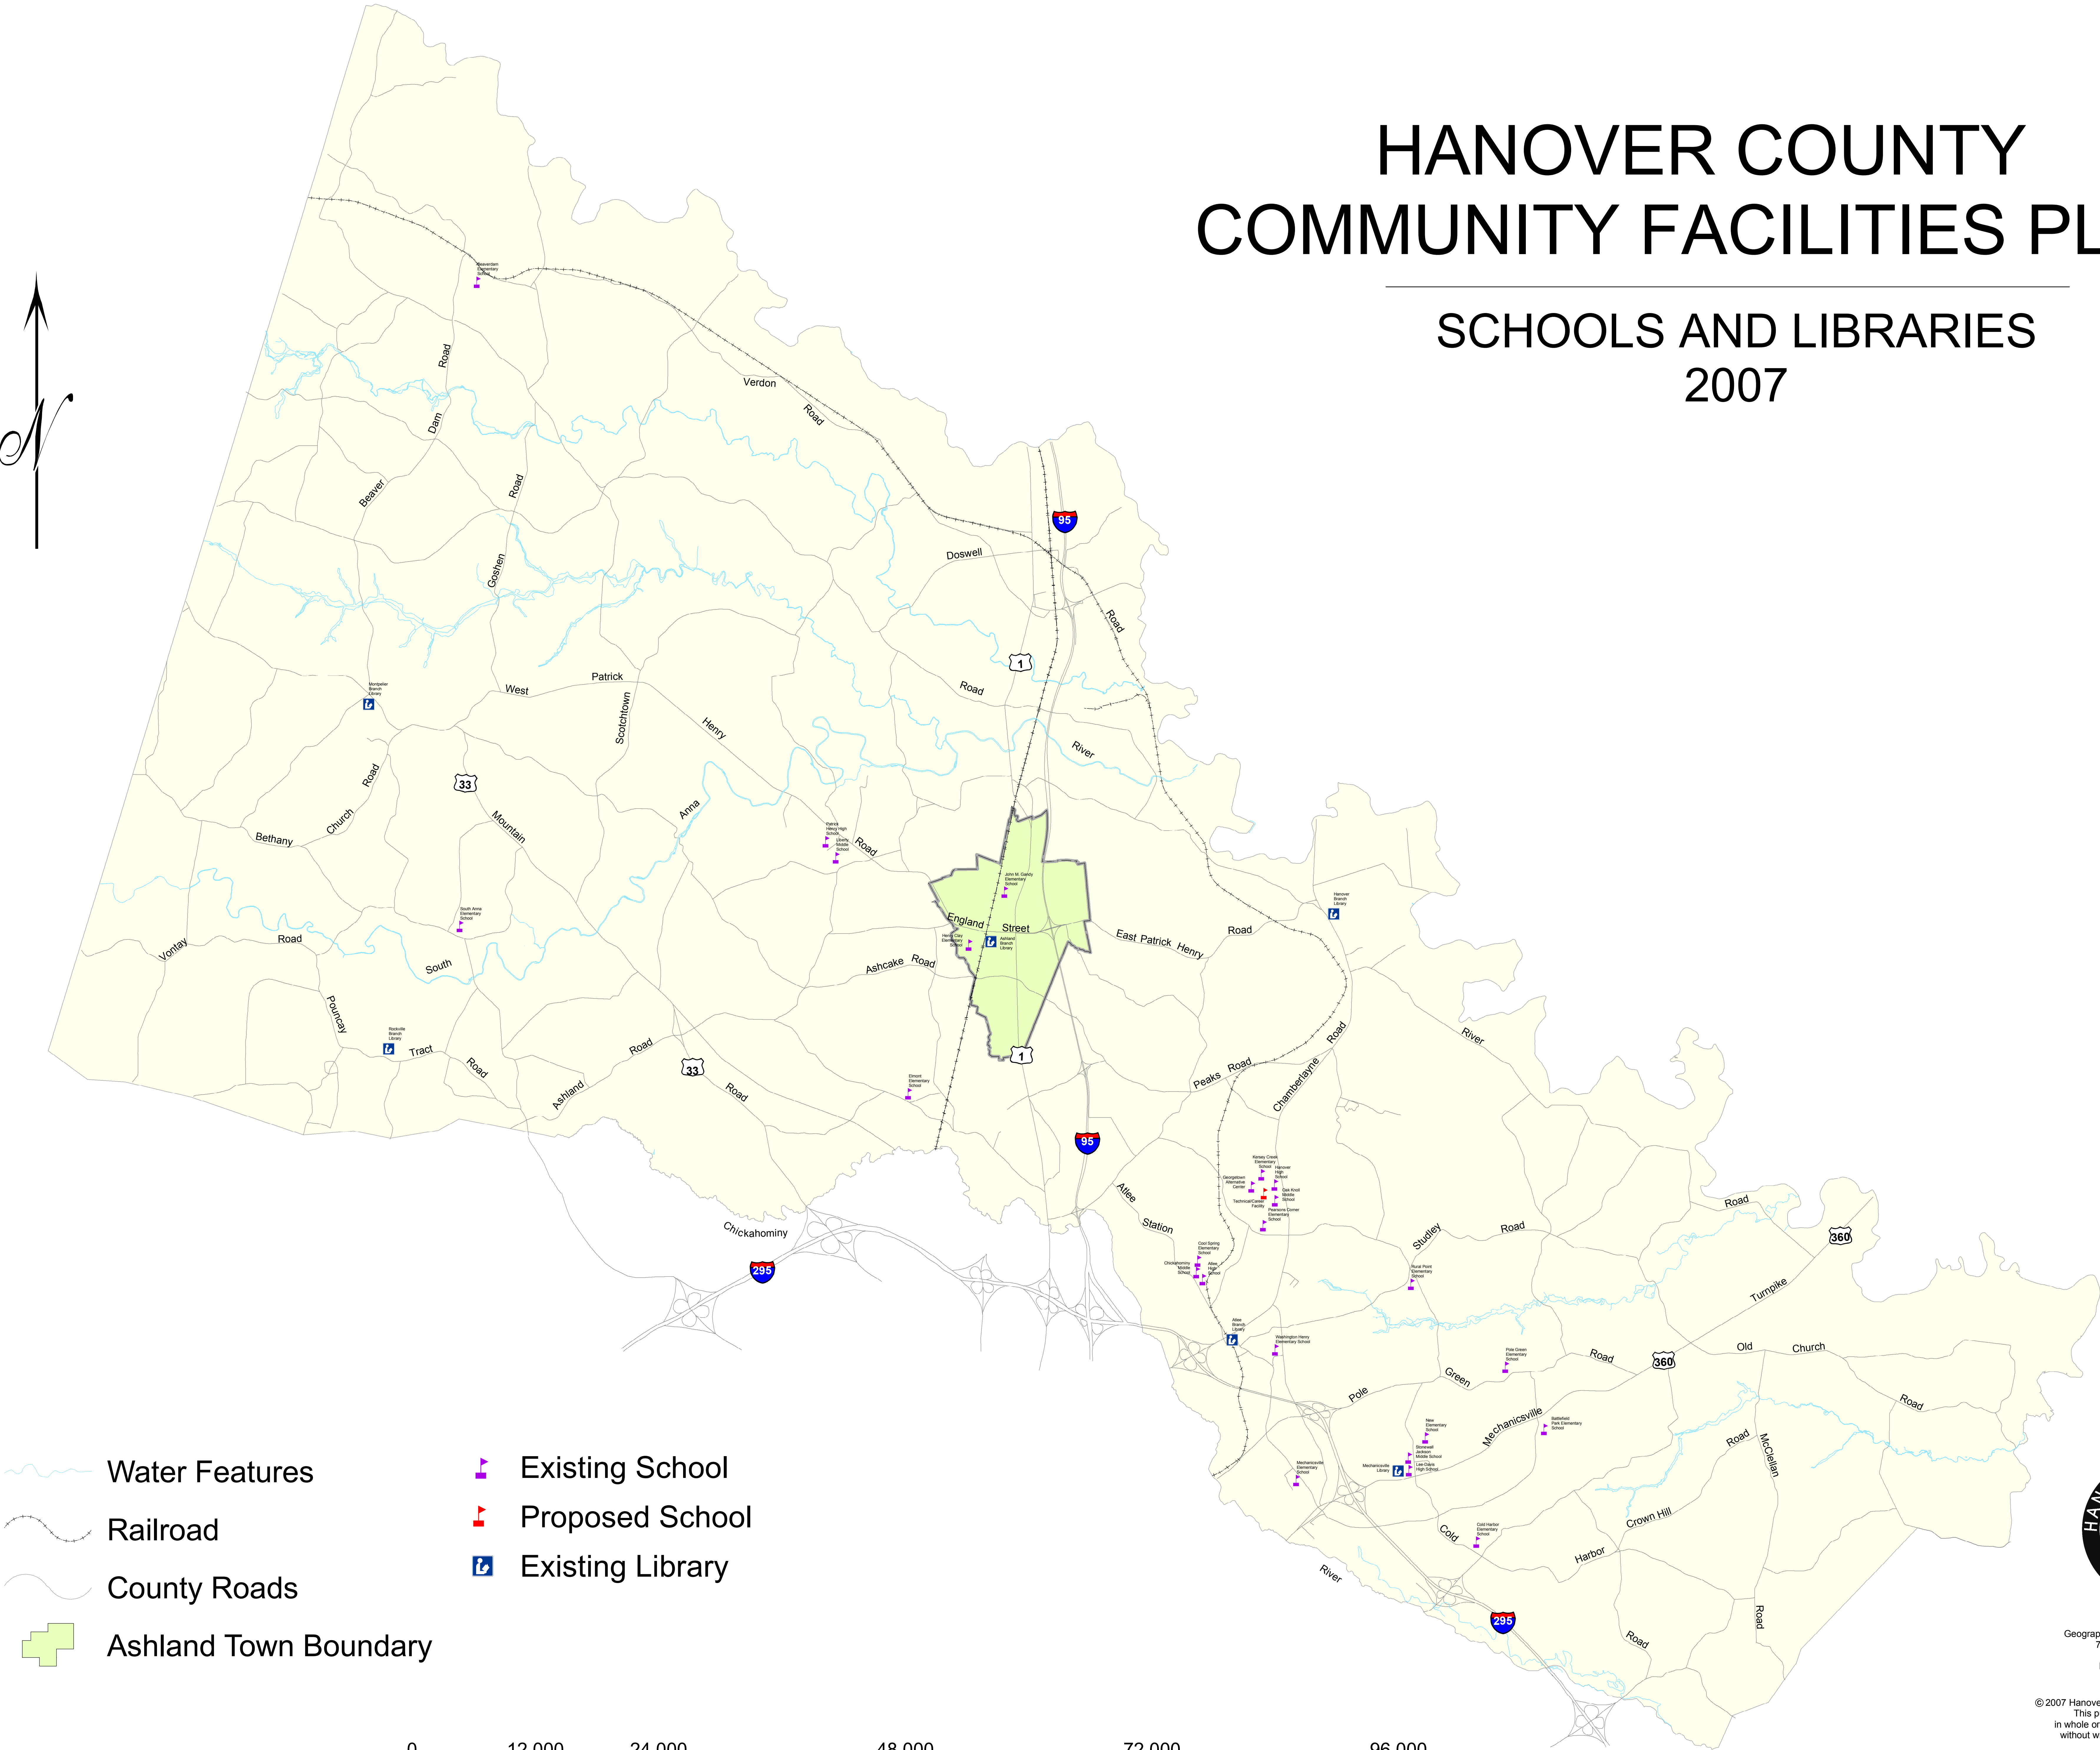

HANOVER COUNTY COMMUNITY FACILITIES PLAN

SCHOOLS AND LIBRARIES 2007

- Water Features
- Railroad
- County Roads
- Ashland Town Boundary
- Existing School
- Proposed School
- Existing Library

Hanover County
Geographic Information System Program
7497 County Complex Rd
P.O. Box 470
Hanover, Virginia 23069
(804) 365-6171